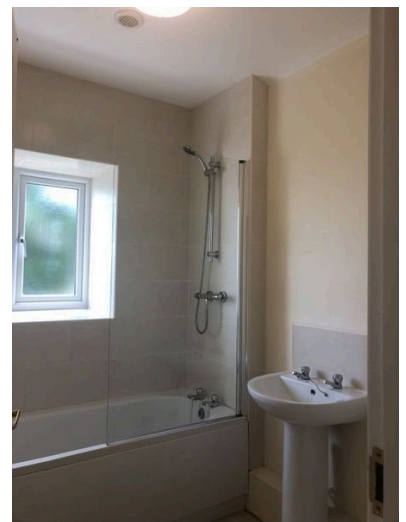

Bryn Eglwys 1

- 2 bed property located in Llangadwaladr
- Gas Central Heating
- Enclosed Front and Rear Gardens
- EPC Rating: E(49)
- Rent: £650 pcm

To arrange a viewing please email info@bodorgan.com or
call 01407 840253