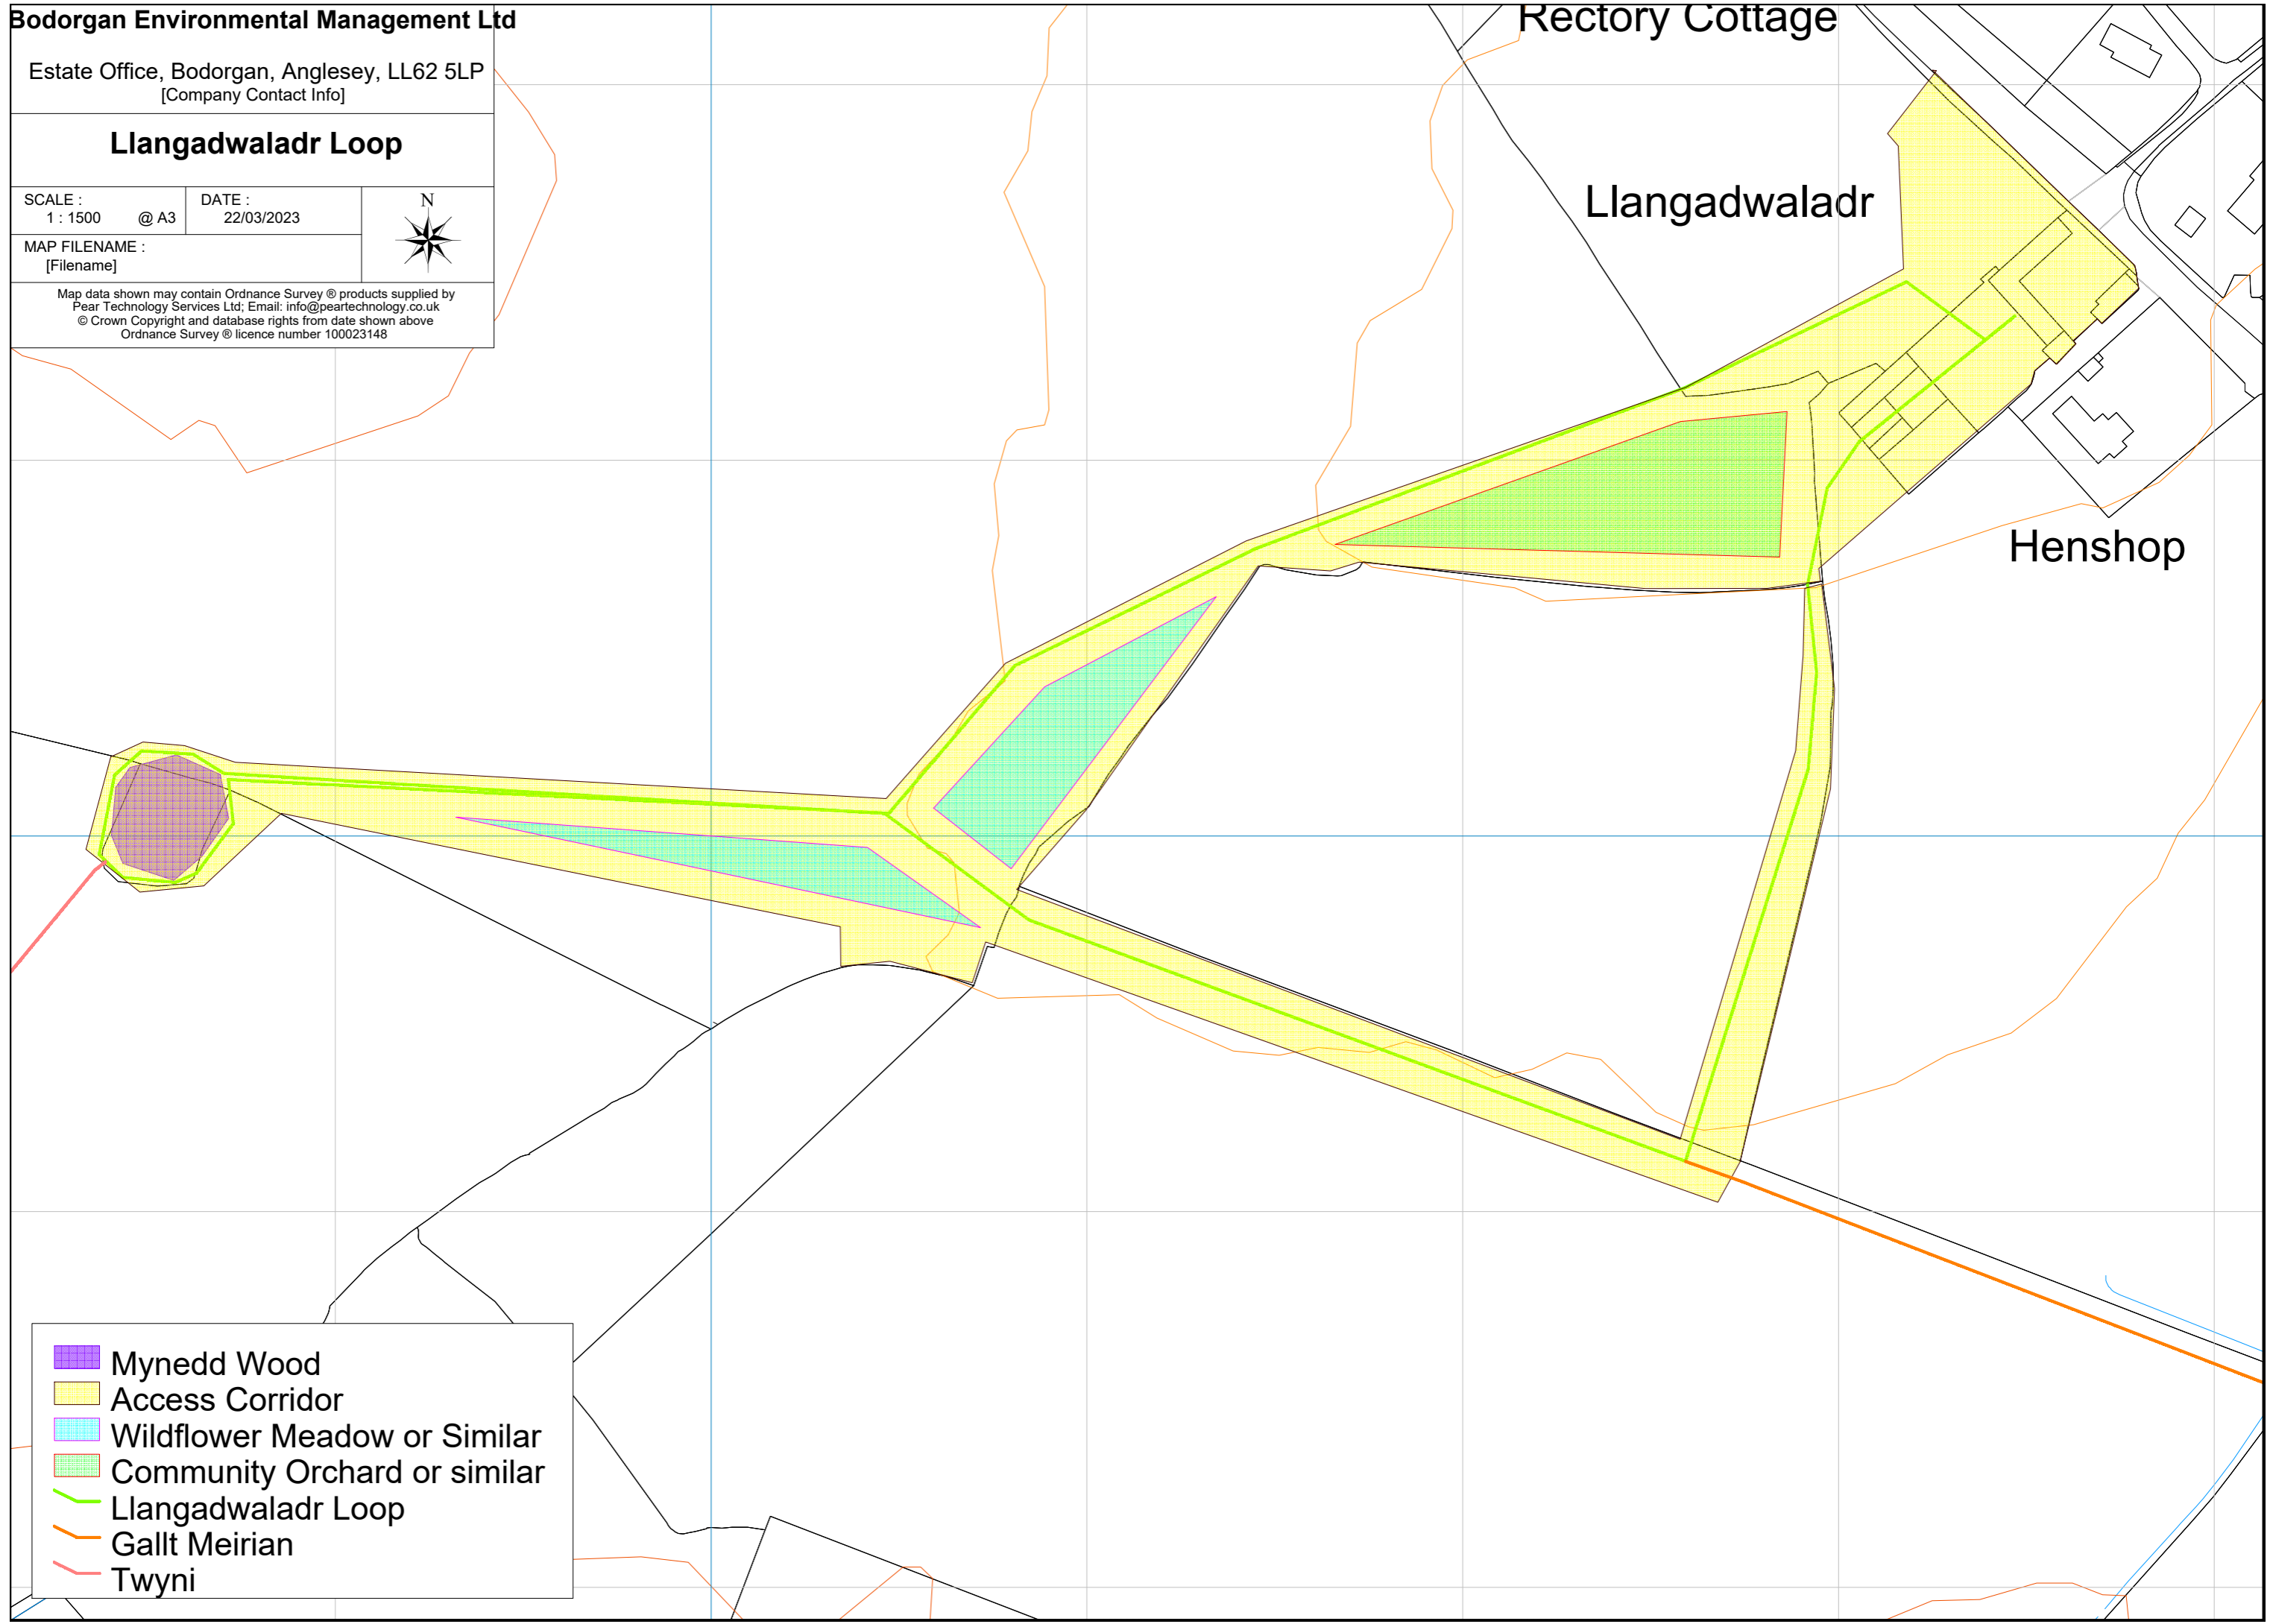

Bodorgan Environmental Management Ltd

Estate Office, Bodorgan, Anglesey, LL62 5LP
[Company Contact Info]

Llangadwaladr Loop

SCALE : 1 : 1500 @ A3 DATE : 22/03/2023

MAP FILENAME :
[Filename]

Map data shown may contain Ordnance Survey © products supplied by
Pear Technology Services Ltd; Email: info@peartechology.co.uk
© Crown Copyright and database rights from date shown above
Ordnance Survey © licence number 100023148

-  Mynedd Wood
-  Access Corridor
-  Wildflower Meadow or Similar
-  Community Orchard or similar
-  Llangadwaladr Loop
-  Gallt Meirian
-  Twyni