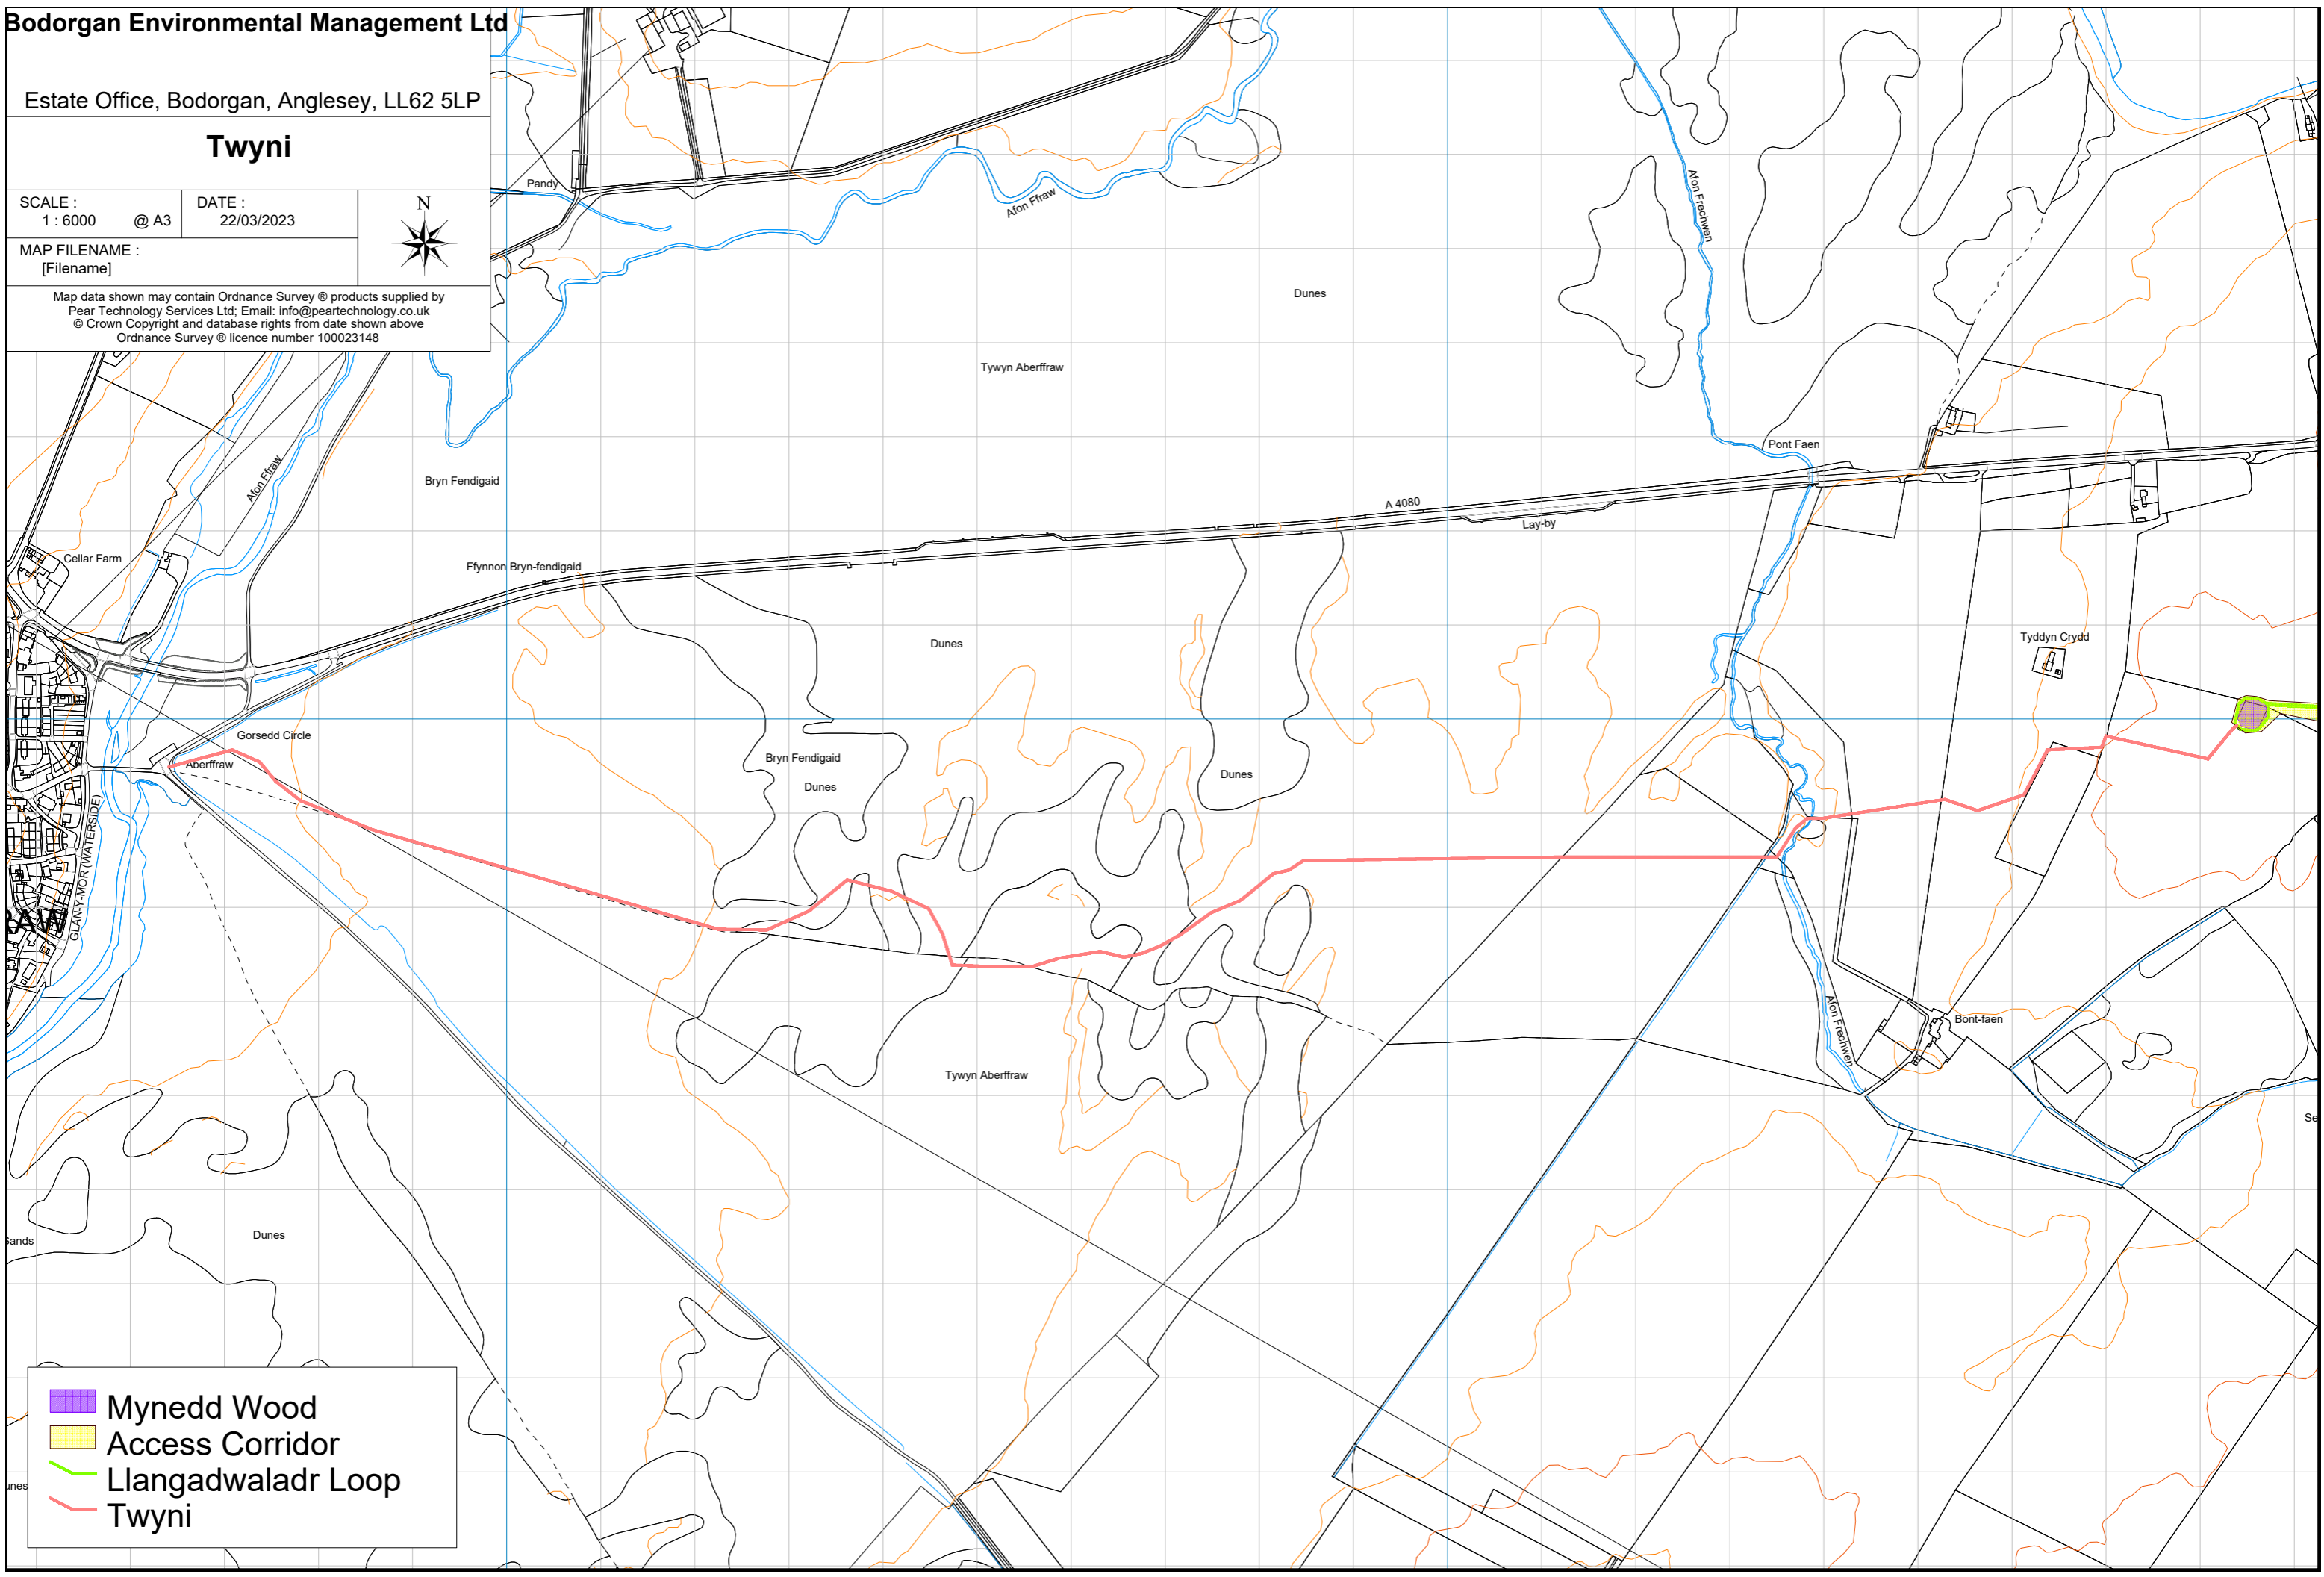

# Twyni

SCALE :  
1 : 6000 @ A3

DATE :  
22/03/2023

MAP FILENAME :  
[Filename]

Map data shown may contain Ordnance Survey @ products supplied by  
Pear Technology Services Ltd; Email: info@peartechnology.co.uk  
© Crown Copyright and database rights from date shown above  
Ordnance Survey @ licence number 100023148

-  Mynedd Wood
-  Access Corridor
-  Llangadwaladr Loop
-  Twyni